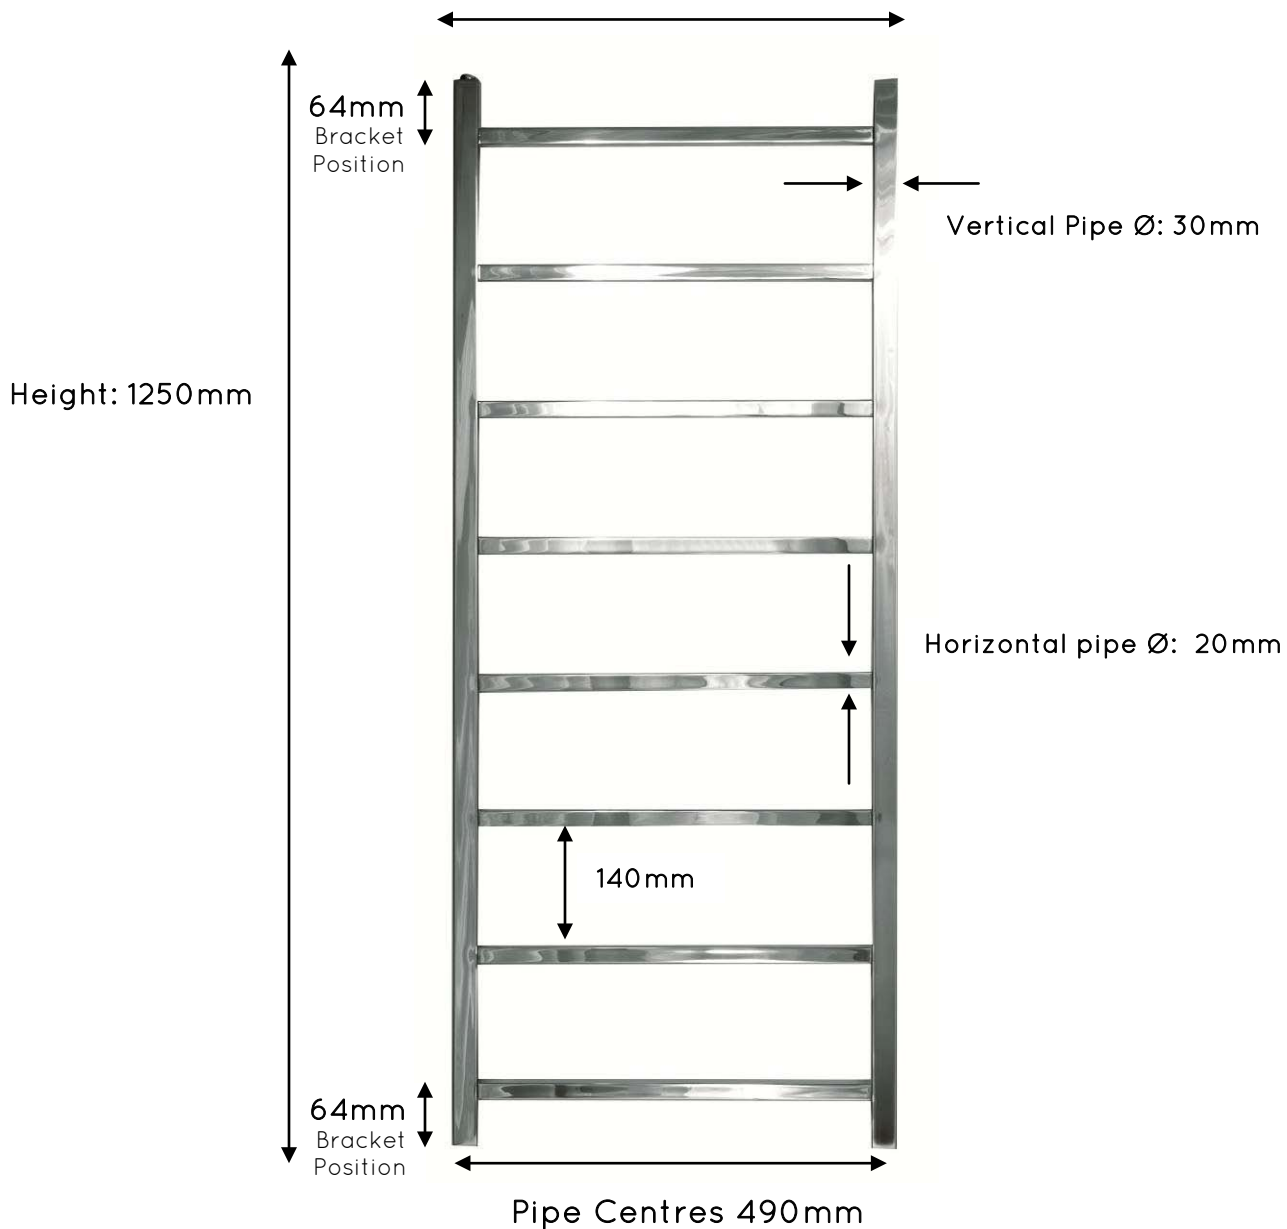

JIS EUROPE
100% STAINLESS STEEL
— EST 1997 —

HEATED TOWEL RAILS

Brunswick 1250mm x 520mm

Width: 520mm

Overall Projection: 70mm - 95mm
Pipe Centres from the Wall: 56mm - 82mm