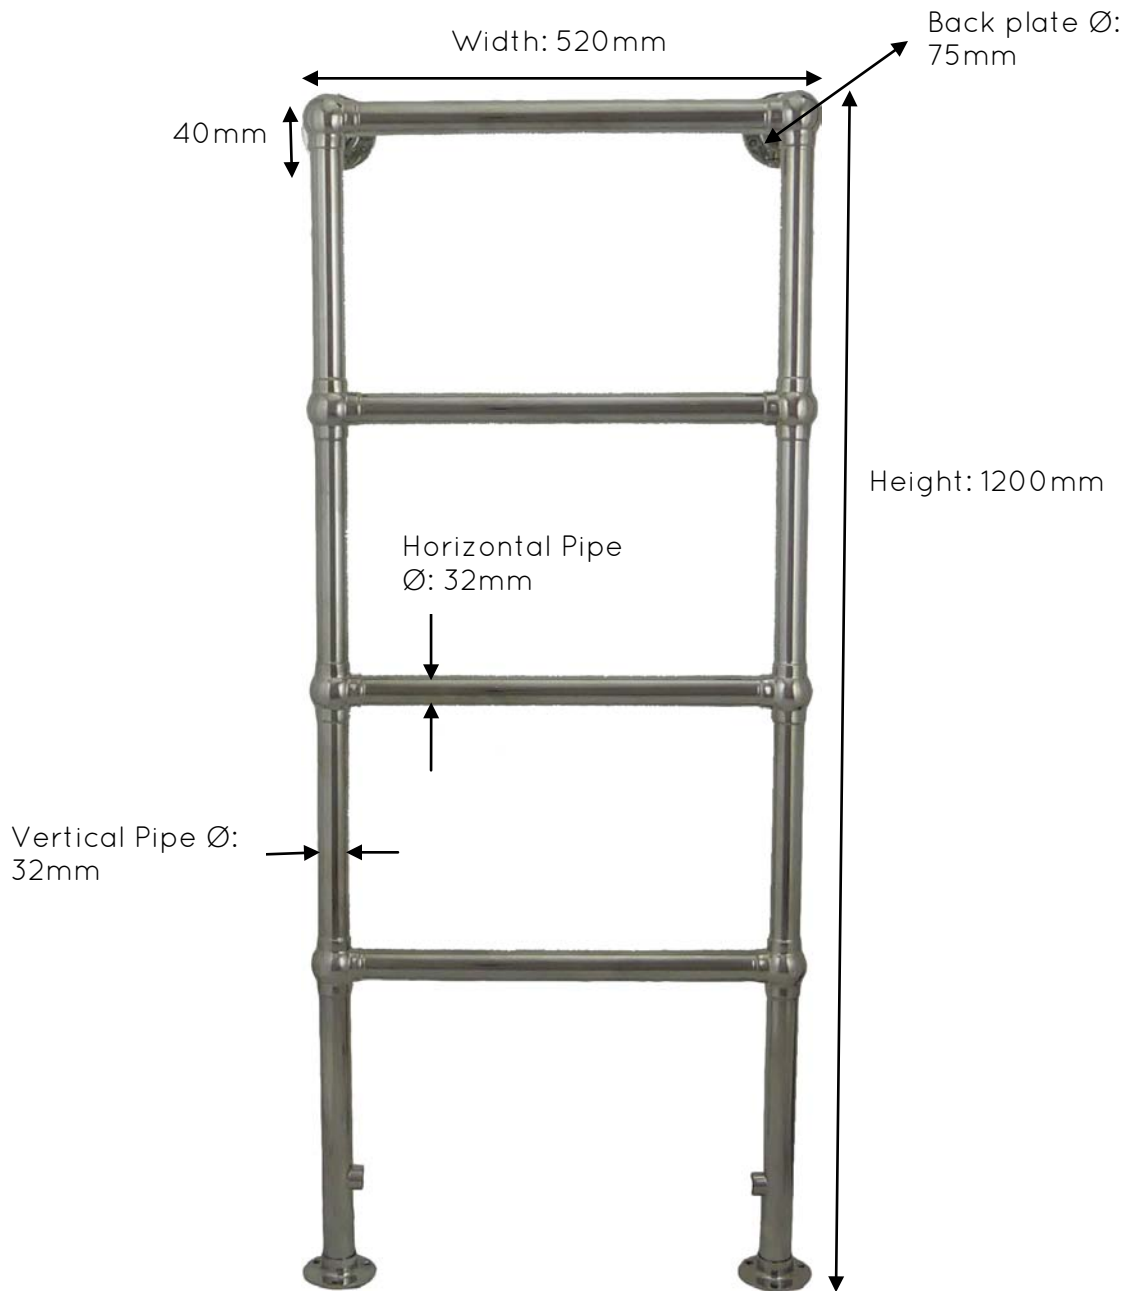

JIS EUROPE
100% STAINLESS STEEL
— EST 1997 —

HEATED TOWEL RAILS

Fletching Floor to Wall
1200mm x 520mm

Overall Projection: 150mm
Pipe Centres from the Wall: 120mm