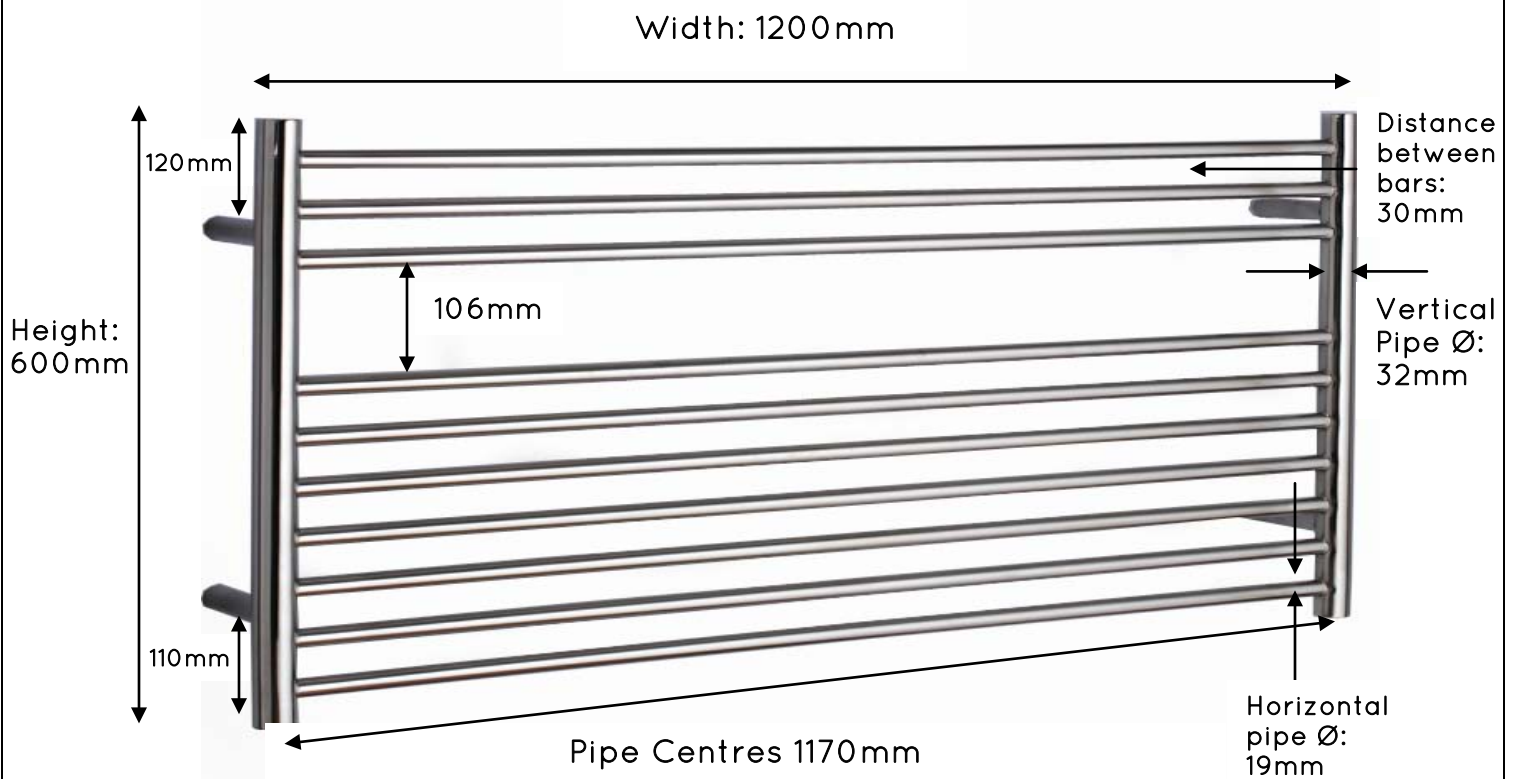

JIS EUROPE
100% STAINLESS STEEL

— EST 1997 —

HEATED TOWEL RAILS

Newick 600mm x 1200mm

Overall Projection: 117mm*

Pipe Centres from the Wall: 102mm

*When using short brackets, projection and pipe centres from wall will be reduced by 25mm.