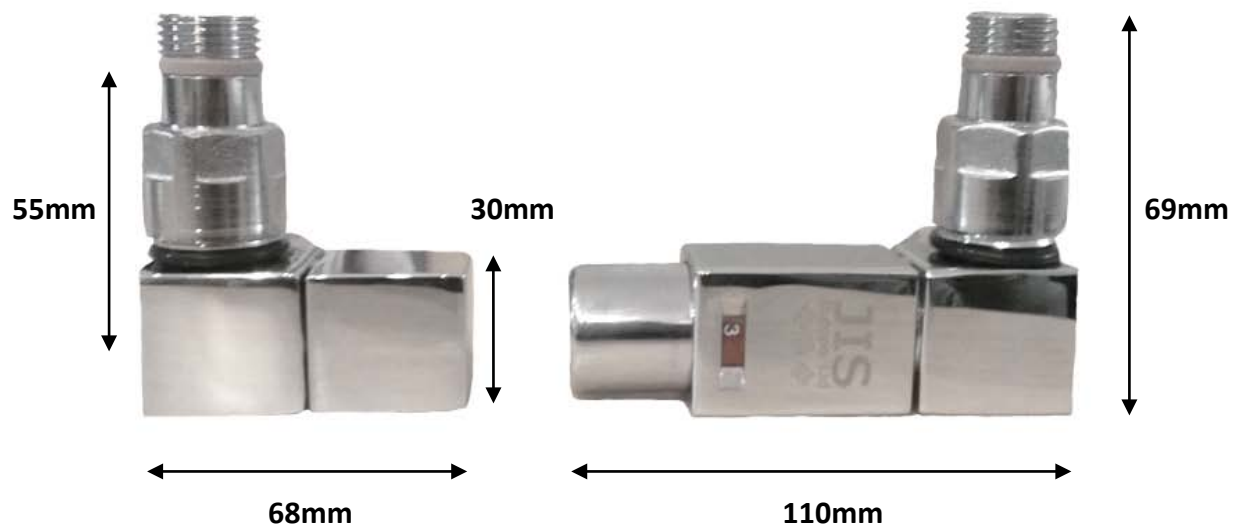

Square Streamline TRVs

Please note: These valves come with shrouds to hide the valve tail.