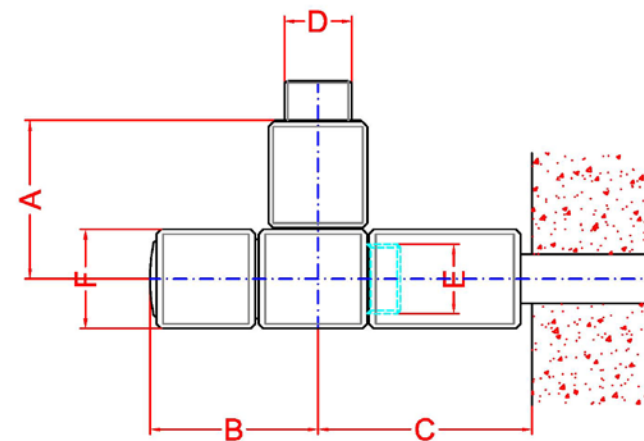

Angled Brunswick Valves

TAP

A	B	C	D	E	F
48mm	51mm	65mm	½"	½"	30mm

LOCKSHIELD

A	B	C	D	E	F
48mm	51mm	65mm	½"	½" F	30mm