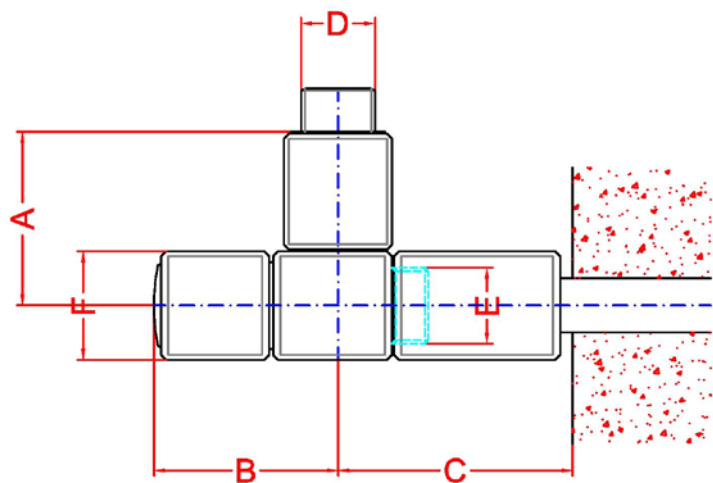

Angled Brunswick Valves

TAP

A	B	C	D	E	F
48mm	51mm	65mm	½"	½"	30mm

LOCKSHIELD

A	B	C	D	E	F
48mm	51mm	65mm	½"	½" F	30mm