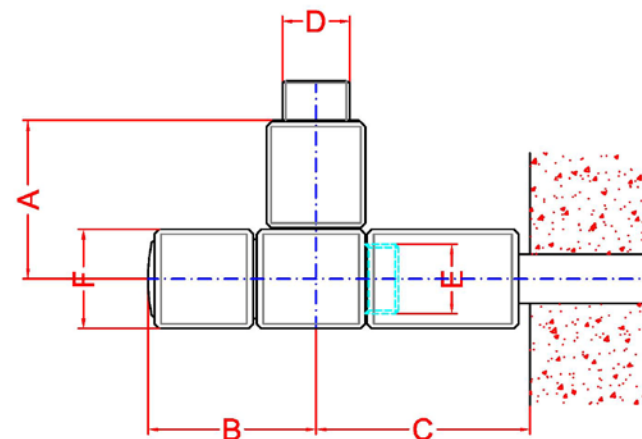

Mixed Brunswick Valves

TAP

A	B	C	D	E
48mm	51mm	65mm	½"	½"

LOCKSHIELD

A	B	C	D	E	F
48mm	51mm	65mm	½"	½"	30mm