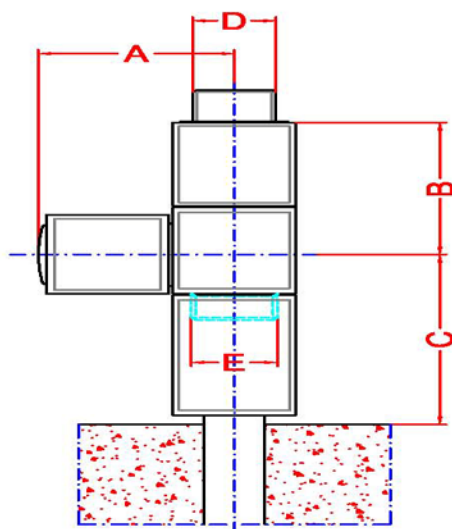

Mixed Brunswick Valves

TAP

A	B	C	D	E
48mm	51mm	65mm	½"	½"

LOCKSHIELD

A	B	C	D	E	F
48mm	51mm	65mm	½"	½"	30mm