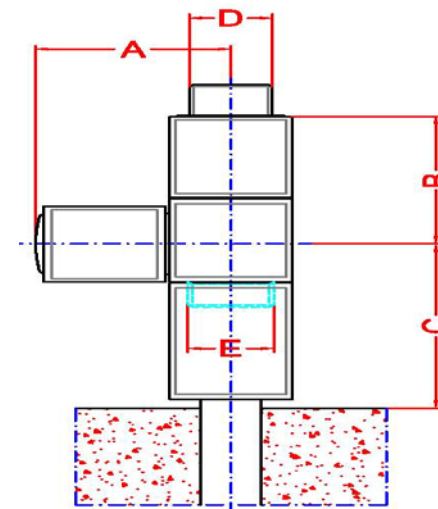

Straight Brunswick Valves

TAP

A	B	C	D	E
48mm	51mm	65mm	½"	½"

LOCKSHIELD

A	B	C	D	E
48mm	51mm	65mm	½"	½"