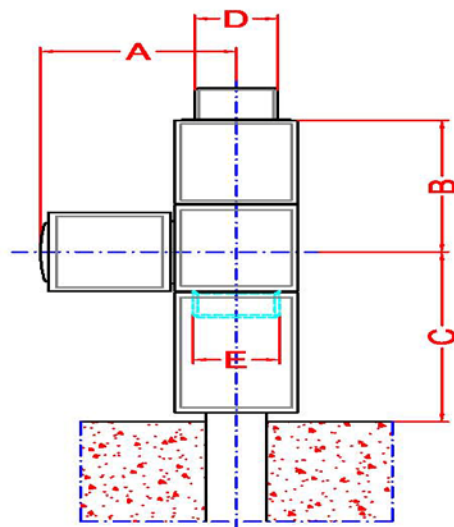

Straight Brunswick Valves

TAP

A	B	C	D	E
48mm	51mm	65mm	½"	½"

LOCKSHIELD

A	B	C	D	E
48mm	51mm	65mm	½"	½"