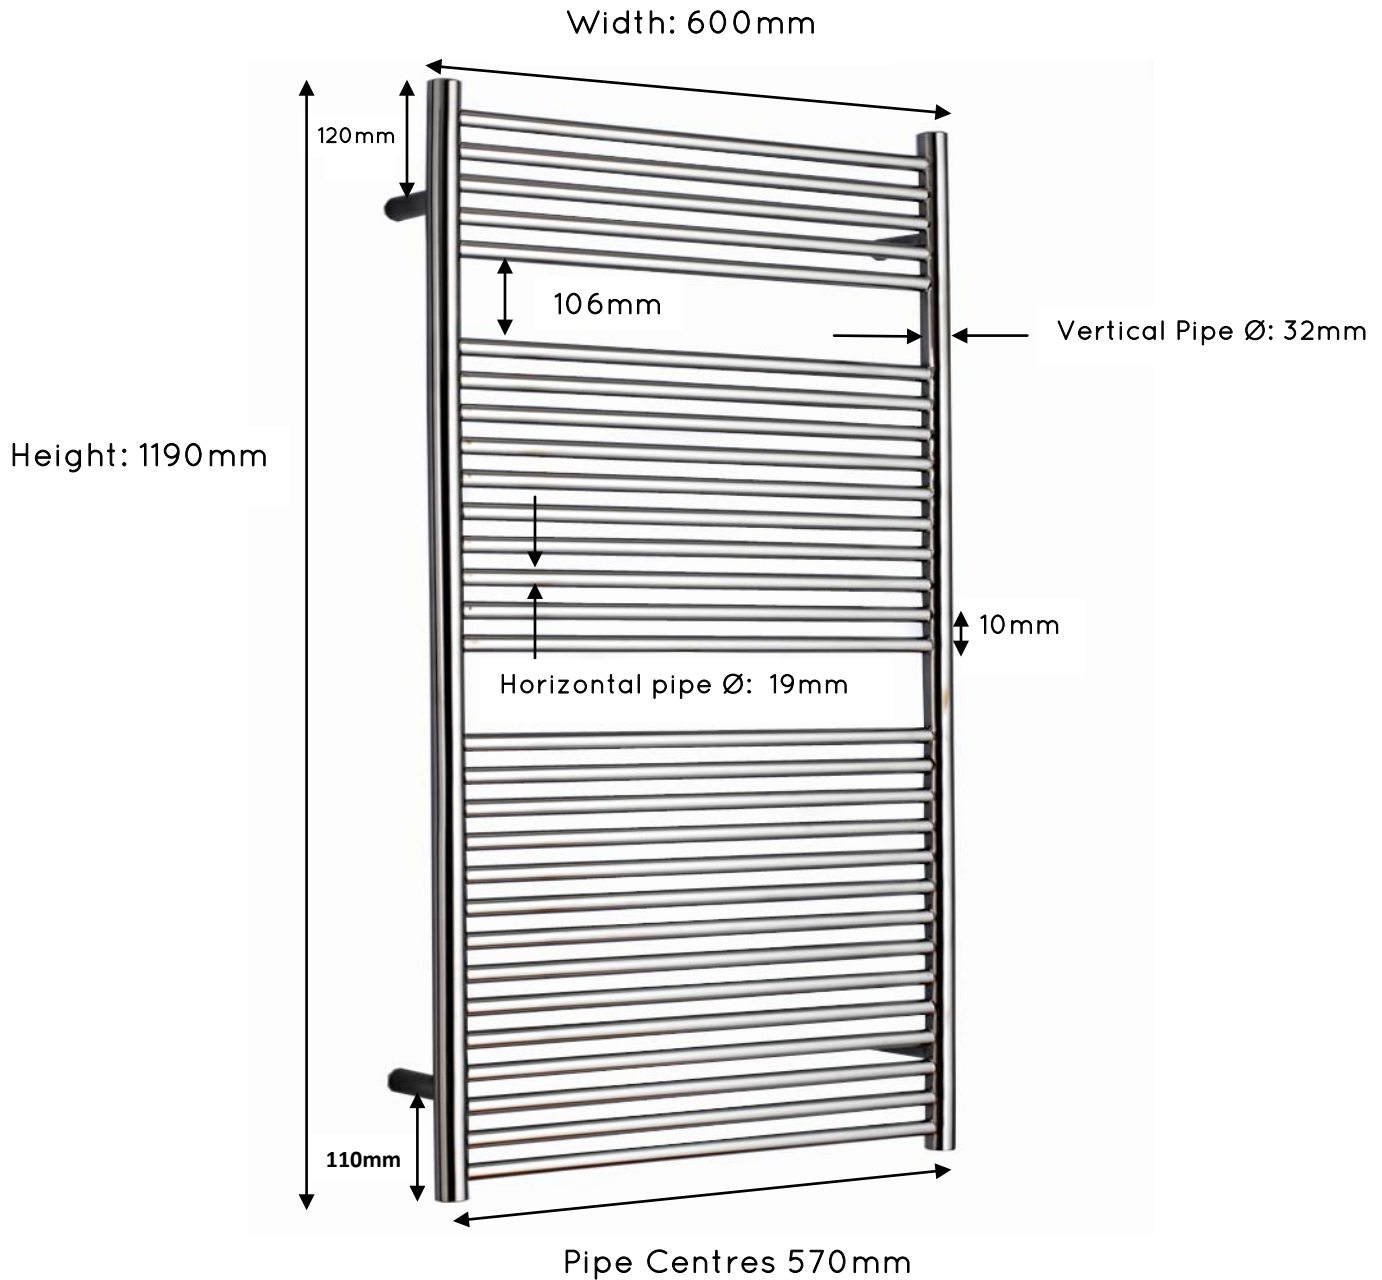

JIS EUROPE
100% STAINLESS STEEL

EST 1997

HEATED TOWEL RAILS

Ansty 1190mm x 600mm

Overall Projection: 117mm*

Pipe Centres from the Wall: 102mm*

*When using short brackets, projection and pipe centres from wall will be reduced by 25mm.